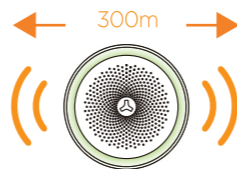

Keep your home extra secure

When an alarm is activated, the Repeater immediately triggers a powerful 90dB alarm to scare away the burglar.