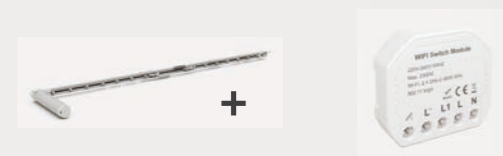

Day that welcomes you

Wake up without an alarm is possible thanks to the roller blinds, which automatically open at a set time.