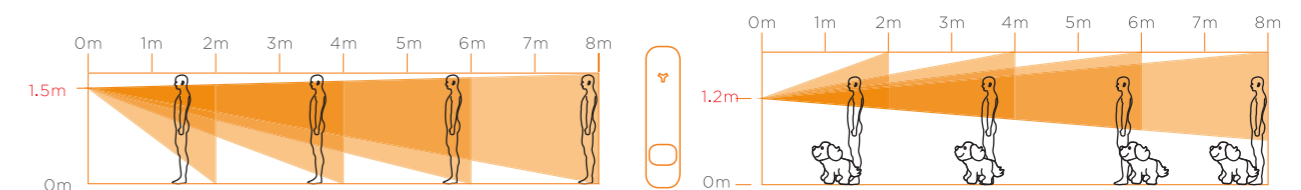

Normal mode: (Forward Installation)   **Pet-immunity mode: (Reverse Installation)**