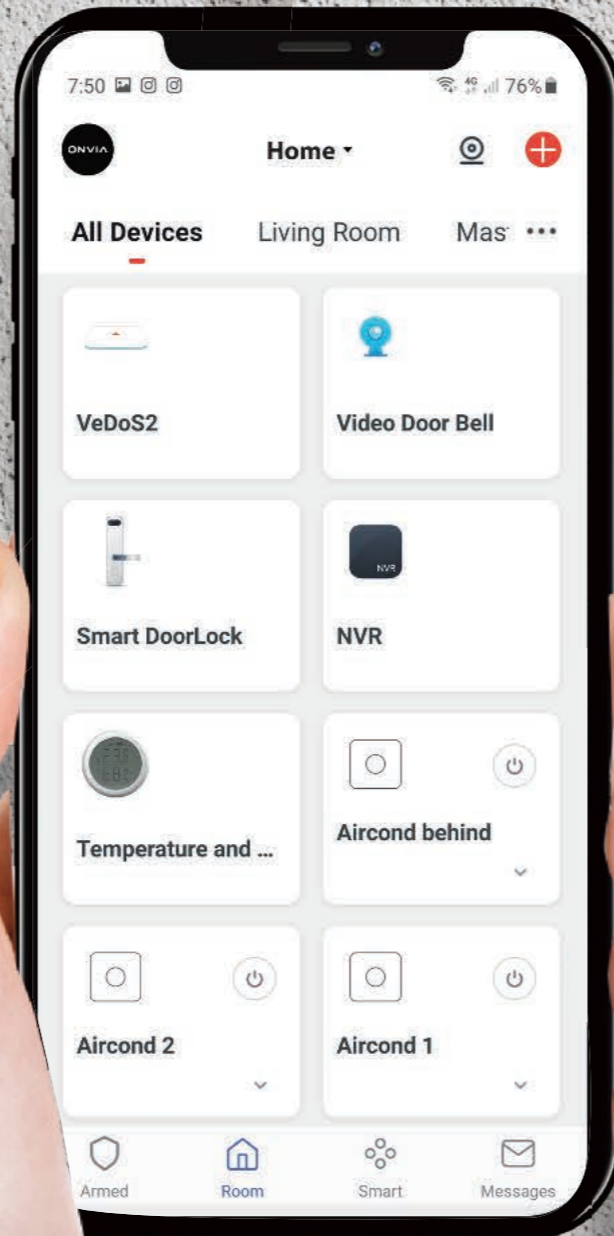

Video monitoring: real-time video and video-assisted verification

- ✓ View real-time video of home/shop and cloud storage video under user's permission
- ✓ Freely choose the users to view, and freely divide the work for convenience and efficiency

Open platform to interface with multiple police alarming services, covering a wide range of areas

- ✓ Open platform to interface with police alarming service providers in different countries and regions
- ✓ Customer independent and flexible choice

Maxkin Smart Home

Maxkin Smart Security App is a smart home & security management app for you to control and manage your intelligent home products easier and to live smarter.

Control

all your devices in one app