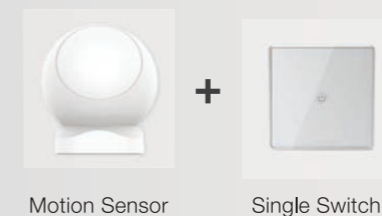

Light right where you are

Automated smart lighting with motion detector; conveniently sensing your movement and remotely control your lights where ever you need it, or want it.