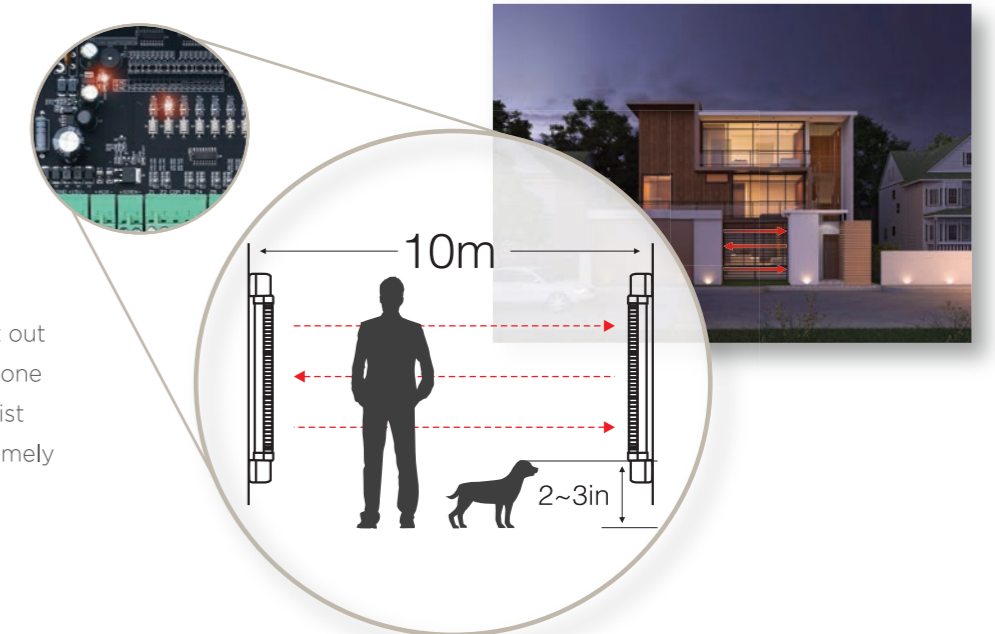

Easy Maintenance

LED light wired connectivity to integrate that will assist and sort out the little jobs for installer. Each zone features its own LED light to assist with the enrollment. This is extremely easy to fix, maintain and care.