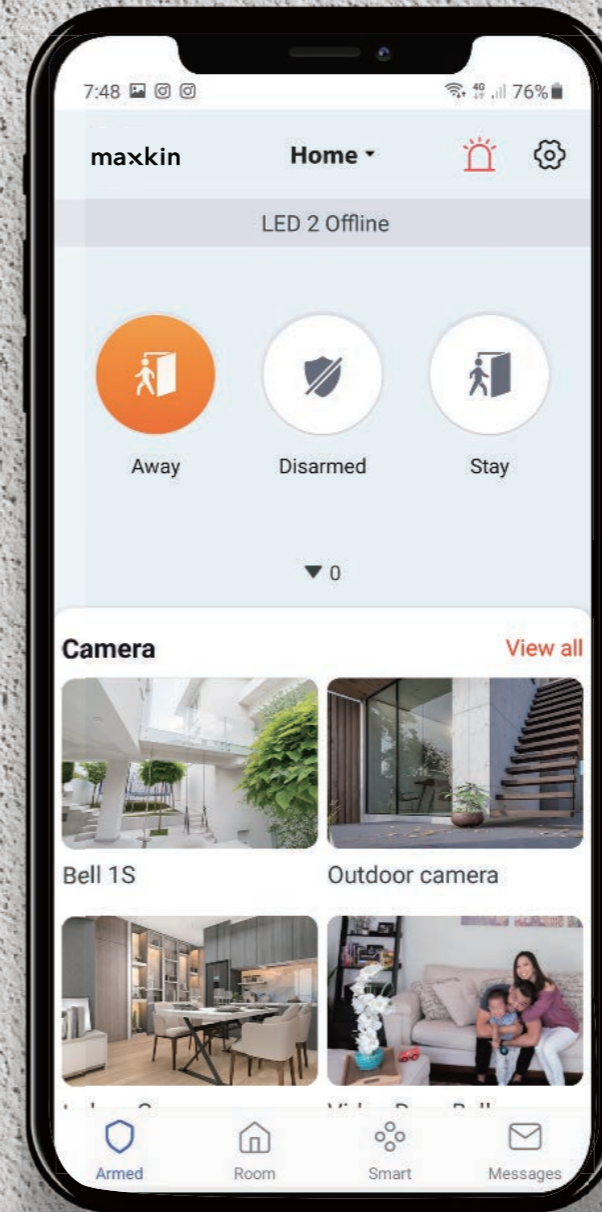

Video monitoring: real-time video and video-assisted verification

- ✓ View real-time video of home/shop and cloud storage video under user's permission
- ✓ Freely choose the users to view, and freely divide the work for convenience and efficiency

Open platform to interface with multiple police alarming services, covering a wide range of areas

- ✓ Open platform to interface with police alarming service providers in different countries and regions
- ✓ Customer independent and flexible choice

Maxkin Smart Home

Maxkin Smart Security App is a smart home & security management app for you to control and manage your intelligent home products easier and to live smarter.

Control

all your devices in one app