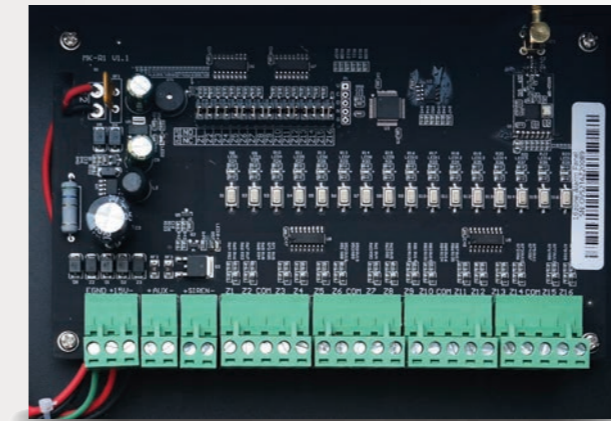

Outdoor Dual-Beam
Photoelectric Detector
IB-430

Dual-Beam IR Sensors
(100 Meters)
IB-400

Solar-powered
Multi-beam
IB-420

Quad-beam
IR Fences
IB-410

Versatile Smart Home Technology

The rise of smart home security technology invented with new and advanced features and functions. The converter box combined the designated connect-sense from classic wired alarm system to wireless. It controls and combines all smart home devices into a single smart home system in one place.