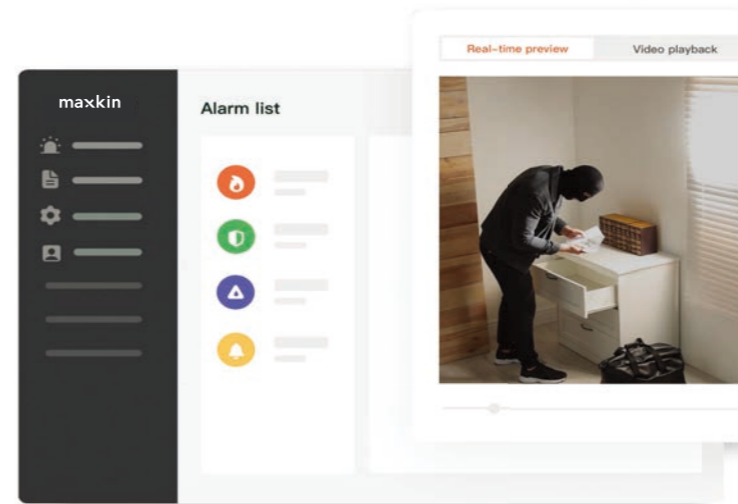

SPECIFICATIONS

Alarm System	27
Security Cam	28

maxkin® | Security Workstation

Alarm & video monitoring all in one, smart shunting patrol pressure, synchronization of alarm information and strategy in the cloud, Web & App collaboration at both ends.

Security Monitoring Center

Integrated alarm and video monitoring, intelligent shunting of inspection pressure, synchronization of alarm information and strategy in the cloud, collaboration between Web and App