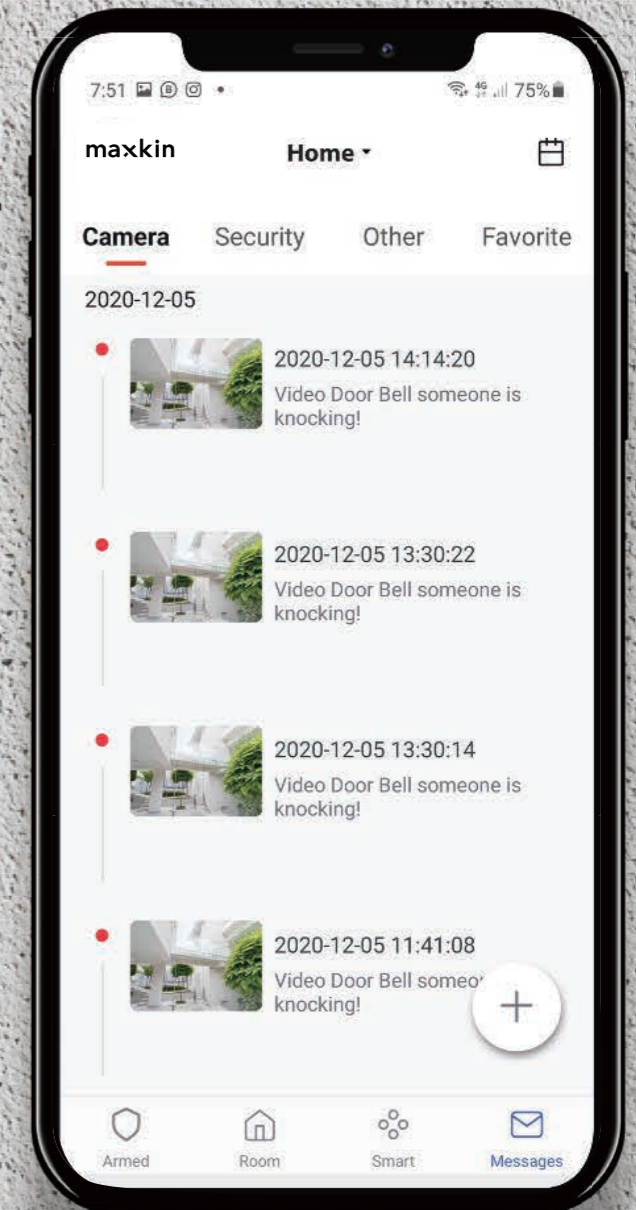

View

event activity

Get alert

watch and take action